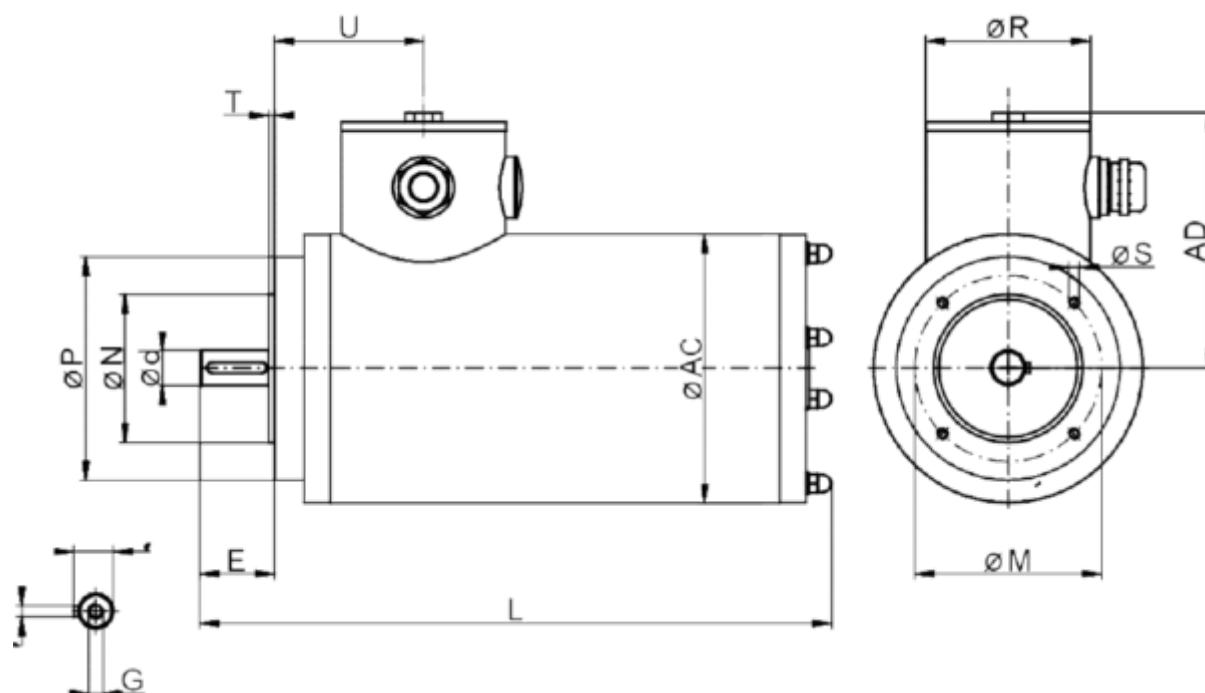

Article number: 25560015041570

Description: BEGE stainless steel AC motor EBS90L-4 IEC90 B14  
1,5KW 1400 rpm 3x230/400V 50HZ IP69K PTC

## Measures

### B14

A = 140	E = 50	Ød = 24
A/2 = 70	F = 8	ØR = 89
AB = 164	G = M8	
AC = 164	H = 90	
AD = 147	K = 9	
B = 100	L = 410	
C = 56	P = 164	
dF = 27	U = 155	